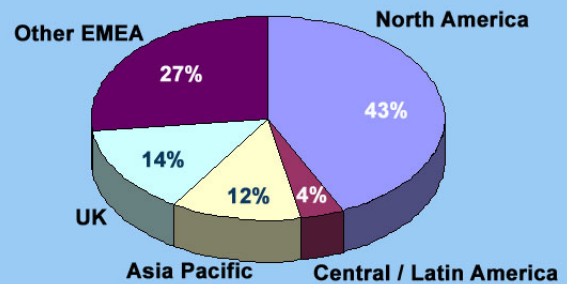

Half Page (Horizontal): 186mm x 135mm

Target Executive Search & Talent Acquisition Professionals!

Classic Banner (W:250px H:90px)

Large Banner (W:250px H:180px)

Email Subscribers Locations

Email Subscribers Type