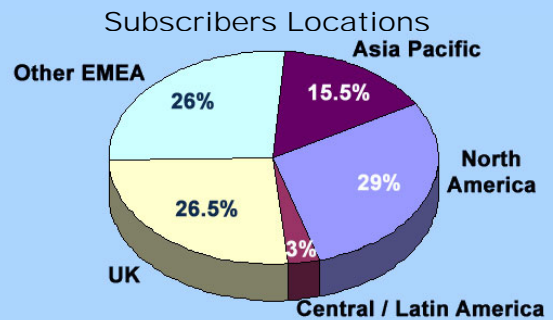

Reach An International Audience of Executive Recruiters!

Since its launch in 2001, **search-consult magazine** has become the only international publication for professionals involved in executive recruitment, with 8,000+ readers in 56 countries to date. Brand your search firm as an industry leader, increase your competitive edge, or advertise products and services to a global target audience!