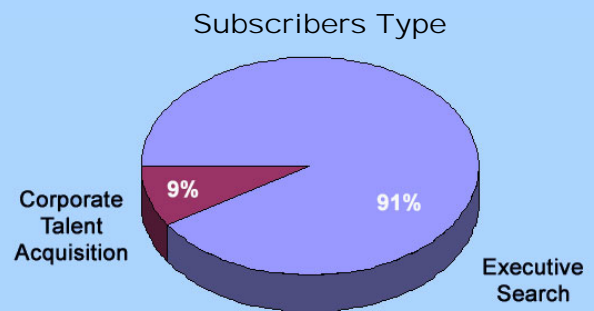

Reach An International Audience of Executive Recruiters!

Since its launch in 2001, **search-consult magazine** has become the only international publication for professionals involved in executive recruitment, with 8,000+ readers in 56 countries to date. Brand your search firm as an industry leader, increase your competitive edge, or advertise products and services to a global target audience!

Display Advertising Rates (full colour)

Inside Front Cover	£1,495 / \$2,149 / €1,699
Back Cover	£1,495 / \$2,149 / €1,699
Inside Back Cover	£1,495 / \$2,149 / €1,699
Full Page	£1,195 / \$1,719 / €1,359
Half Page	£795 / \$1,149 / €899